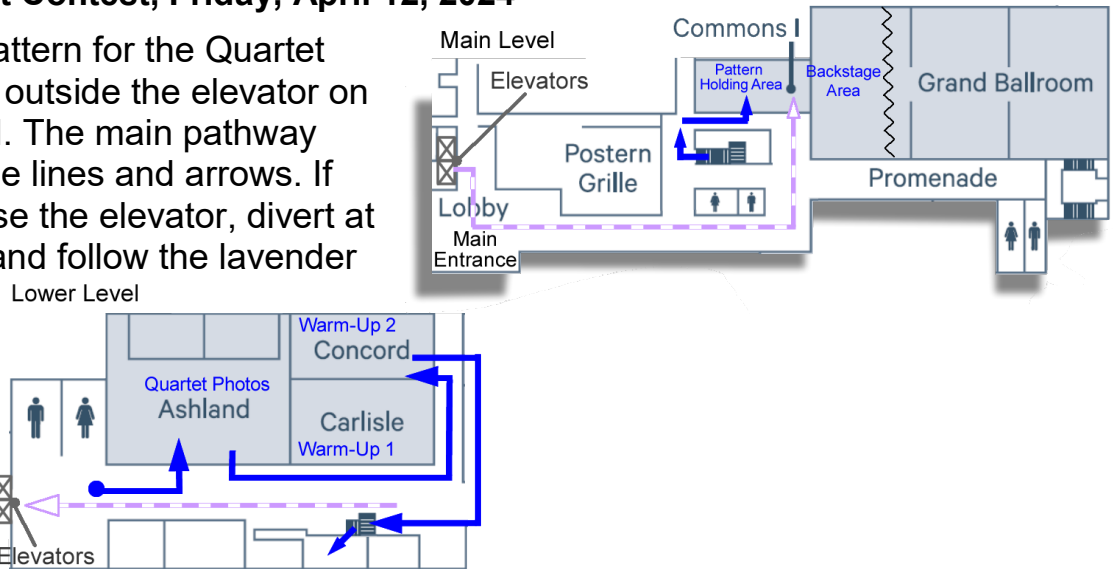

as of 4/1/2024

2024 Area 2 Quartet Contest

Sheraton Framingham Hotel & Conference Center
 1657 Worcester Road
 Framingham, Massachusetts 01701

Friday, April 12, 2024

Contestant	Photo Room: Ashland		Warm-Up Room 1: Carlisle		Warm-Up Room 2: Concord		Walk Time	Backstage: Commons I	Walk Time	On Stage
	Enter	Exit	Enter	Exit	Enter	Exit				
	7 min.		15 min.		15 min.		2 min.	1 min.	8 min.	
mic tester	5:07 PM	5:14 PM	5:15 PM	5:30 PM			0:04	5:34 PM	0:01	5:35 PM
1. High Gear	5:20 PM	5:27 PM			5:28 PM	5:43 PM	0:02	5:45 PM	0:01	5:46 PM
2. Crescendo	5:28 PM	5:35 PM	5:36 PM	5:51 PM			0:02	5:53 PM	0:01	5:54 PM
3. The Cat's Meow	5:36 PM	5:43 PM			5:44 PM	5:59 PM	0:02	6:01 PM	0:01	6:02 PM
4. Intonations	5:44 PM	5:51 PM	5:52 PM	6:07 PM			0:02	6:09 PM	0:01	6:10 PM
5. Cherry On Top	5:52 PM	5:59 PM			6:00 PM	6:15 PM	0:02	6:17 PM	0:01	6:18 PM
6. Out On A Limb	6:00 PM	6:07 PM	6:08 PM	6:23 PM			0:02	6:25 PM	0:01	6:26 PM
7. Steppin' Up	6:08 PM	6:15 PM			6:16 PM	6:31 PM	0:02	6:33 PM	0:01	6:34 PM
8. SweetLife	6:16 PM	6:23 PM	6:24 PM	6:39 PM			0:02	6:41 PM	0:01	6:42 PM
9. It's Her Fault	6:24 PM	6:31 PM			6:32 PM	6:47 PM	0:02	6:49 PM	0:01	6:50 PM

as of 4/1/2024

Maps of the Contest Patterns

as of 4/10/2024

Area 2 Quartet Contest, Friday, April 12, 2024

The contest pattern for the Quartet Contest starts outside the elevator on the lower level. The main pathway follows the blue lines and arrows. If you need to use the elevator, divert at the staircase and follow the lavender dotted lines.

Area 2 Chorus Contest, Saturday, April 13, 2024

The contest pattern for the Chorus Contest starts in your chorus' assigned room on the lower level. Follow the dotted blue lines to the staircase outside the Ashland room. The routes meet up there to go up the stairs. Follow the lines and arrows to Commons I, the chorus photo room and holding area. If you need to use the elevator follow the lavender dotted lines.