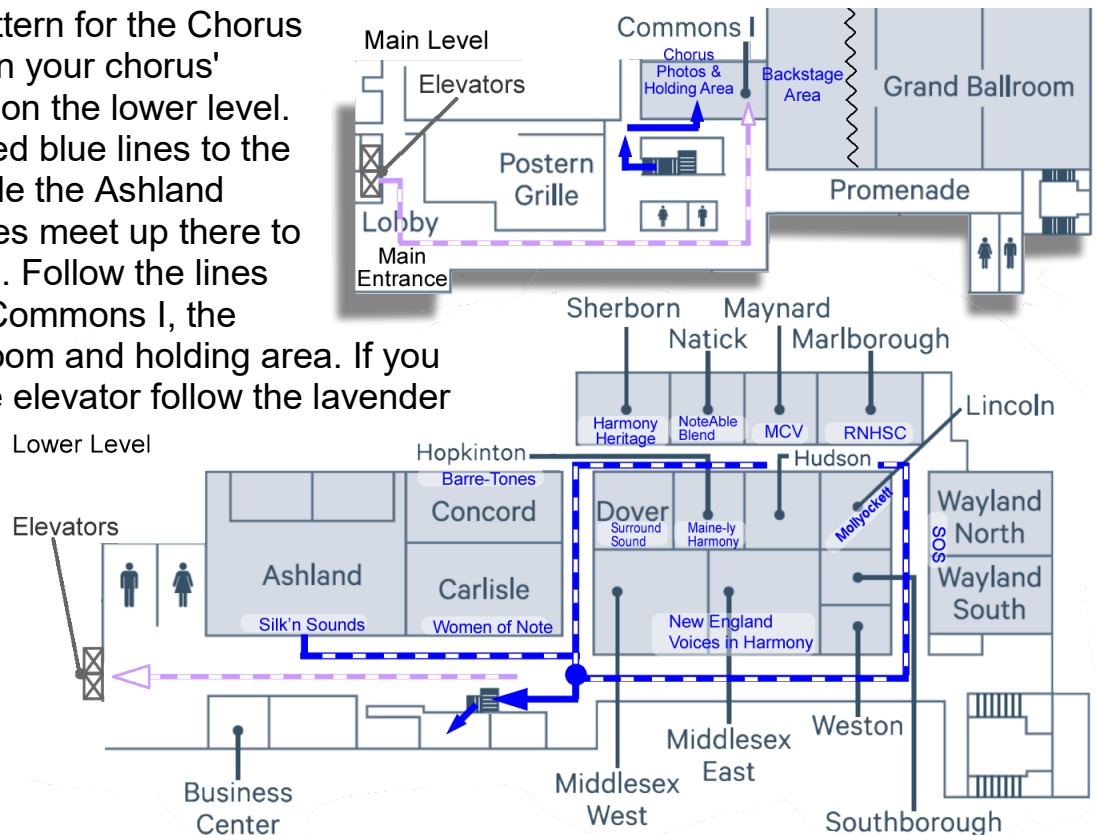

as of 4/1/2024

2024 Area 2 Quartet Contest

Sheraton Framingham Hotel & Conference Center
 1657 Worcester Road
 Framingham, Massachusetts 01701

Friday, April 12, 2024

Contestant	Photo Room: Ashland		Warm-Up Room 1: Carlisle		Warm-Up Room 2: Concord		Walk Time	Backstage: Commons I	Walk Time	On Stage
	Enter	Exit	Enter	Exit	Enter	Exit				
	7 min.		15 min.		15 min.		2 min.	1 min.	8 min.	
mic tester	5:07 PM	5:14 PM	5:15 PM	5:30 PM			0:04	5:34 PM	0:01	5:35 PM
1. High Gear	5:20 PM	5:27 PM			5:28 PM	5:43 PM	0:02	5:45 PM	0:01	5:46 PM
2. Crescendo	5:28 PM	5:35 PM	5:36 PM	5:51 PM			0:02	5:53 PM	0:01	5:54 PM
3. The Cat's Meow	5:36 PM	5:43 PM			5:44 PM	5:59 PM	0:02	6:01 PM	0:01	6:02 PM
4. Intonations	5:44 PM	5:51 PM	5:52 PM	6:07 PM			0:02	6:09 PM	0:01	6:10 PM
5. Cherry On Top	5:52 PM	5:59 PM			6:00 PM	6:15 PM	0:02	6:17 PM	0:01	6:18 PM
6. Out On A Limb	6:00 PM	6:07 PM	6:08 PM	6:23 PM			0:02	6:25 PM	0:01	6:26 PM
7. Steppin' Up	6:08 PM	6:15 PM			6:16 PM	6:31 PM	0:02	6:33 PM	0:01	6:34 PM
8. SweetLife	6:16 PM	6:23 PM	6:24 PM	6:39 PM			0:02	6:41 PM	0:01	6:42 PM
9. It's Her Fault	6:24 PM	6:31 PM			6:32 PM	6:47 PM	0:02	6:49 PM	0:01	6:50 PM

as of 4/1/2024

Maps of the Contest Patterns

as of 4/10/2024

Area 2 Quartet Contest, Friday, April 12, 2024

The contest pattern for the Quartet Contest starts outside the elevator on the lower level. The main pathway follows the blue lines and arrows. If you need to use the elevator, divert at the staircase and follow the lavender dotted lines.

Area 2 Chorus Contest, Saturday, April 13, 2024

The contest pattern for the Chorus Contest starts in your chorus' assigned room on the lower level. Follow the dotted blue lines to the staircase outside the Ashland room. The routes meet up there to go up the stairs. Follow the lines and arrows to Commons I, the chorus photo room and holding area. If you need to use the elevator follow the lavender dotted lines.